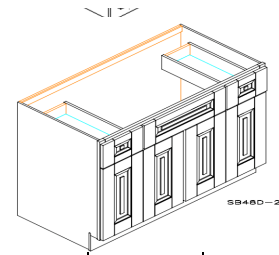

SB48D-2	Sink Base - 48"W x 24"D x 34-1/2"H - 2 Doors 2 top drawers 1 center Headers	197	NA	339	NA	339	474	307	NA
	<i>* Imperial Mahogany with 4 doors; other lines with 2 doors style</i>